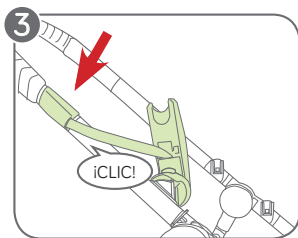

ES

Instalación del adaptador del asiento de automóvil:

1. 1 Inserte los soportes del adaptador en los soportes de montaje correspondientes de su cochecito. Los soportes del adaptador quedarán asegurados cuando se traben en su lugar.

NOTA: Izquierda y derecha se determinan parándose al frente y mirando hacia el cochecito. Cada soporte del adaptador está etiquetado con una "L" o una "R" para su conveniencia.

1. 2 Presione el botón de ajuste de la manija y deslice la manija hacia arriba.
2. 3 DEBE sujetar los separadores del manillar del adaptador del asiento de automóvil justo debajo del agarre de goma en el manillar.
3. 4 Coloque el asiento de automóvil en el adaptador de la silla para el coche y presione hacia abajo con firmeza hasta que haga clic en su lugar.