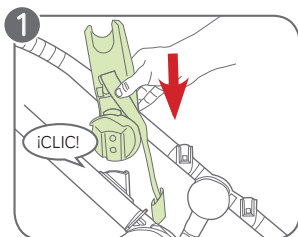

ES

Instalación del adaptador del asiento de automóvil:

1. 1 Inserte los soportes del adaptador en los soportes de montaje correspondientes de su cochecito. Los soportes del adaptador quedarán asegurados cuando se traben en su lugar.

NOTA: Izquierda y derecha se determinan parándose al frente y mirando hacia el cochecito. Cada soporte del adaptador está etiquetado con una "L" o una "R" para su conveniencia.

1. 2 Presione el botón de ajuste de la manija y deslice la manija hacia arriba.
2. 3 DEBE sujetar los separadores del manillar del adaptador del asiento de automóvil justo debajo del agarre de goma en el manillar.
3. 4 Coloque el asiento de automóvil en el adaptador de la silla para el coche y presione hacia abajo con firmeza hasta que haga clic en su lugar.